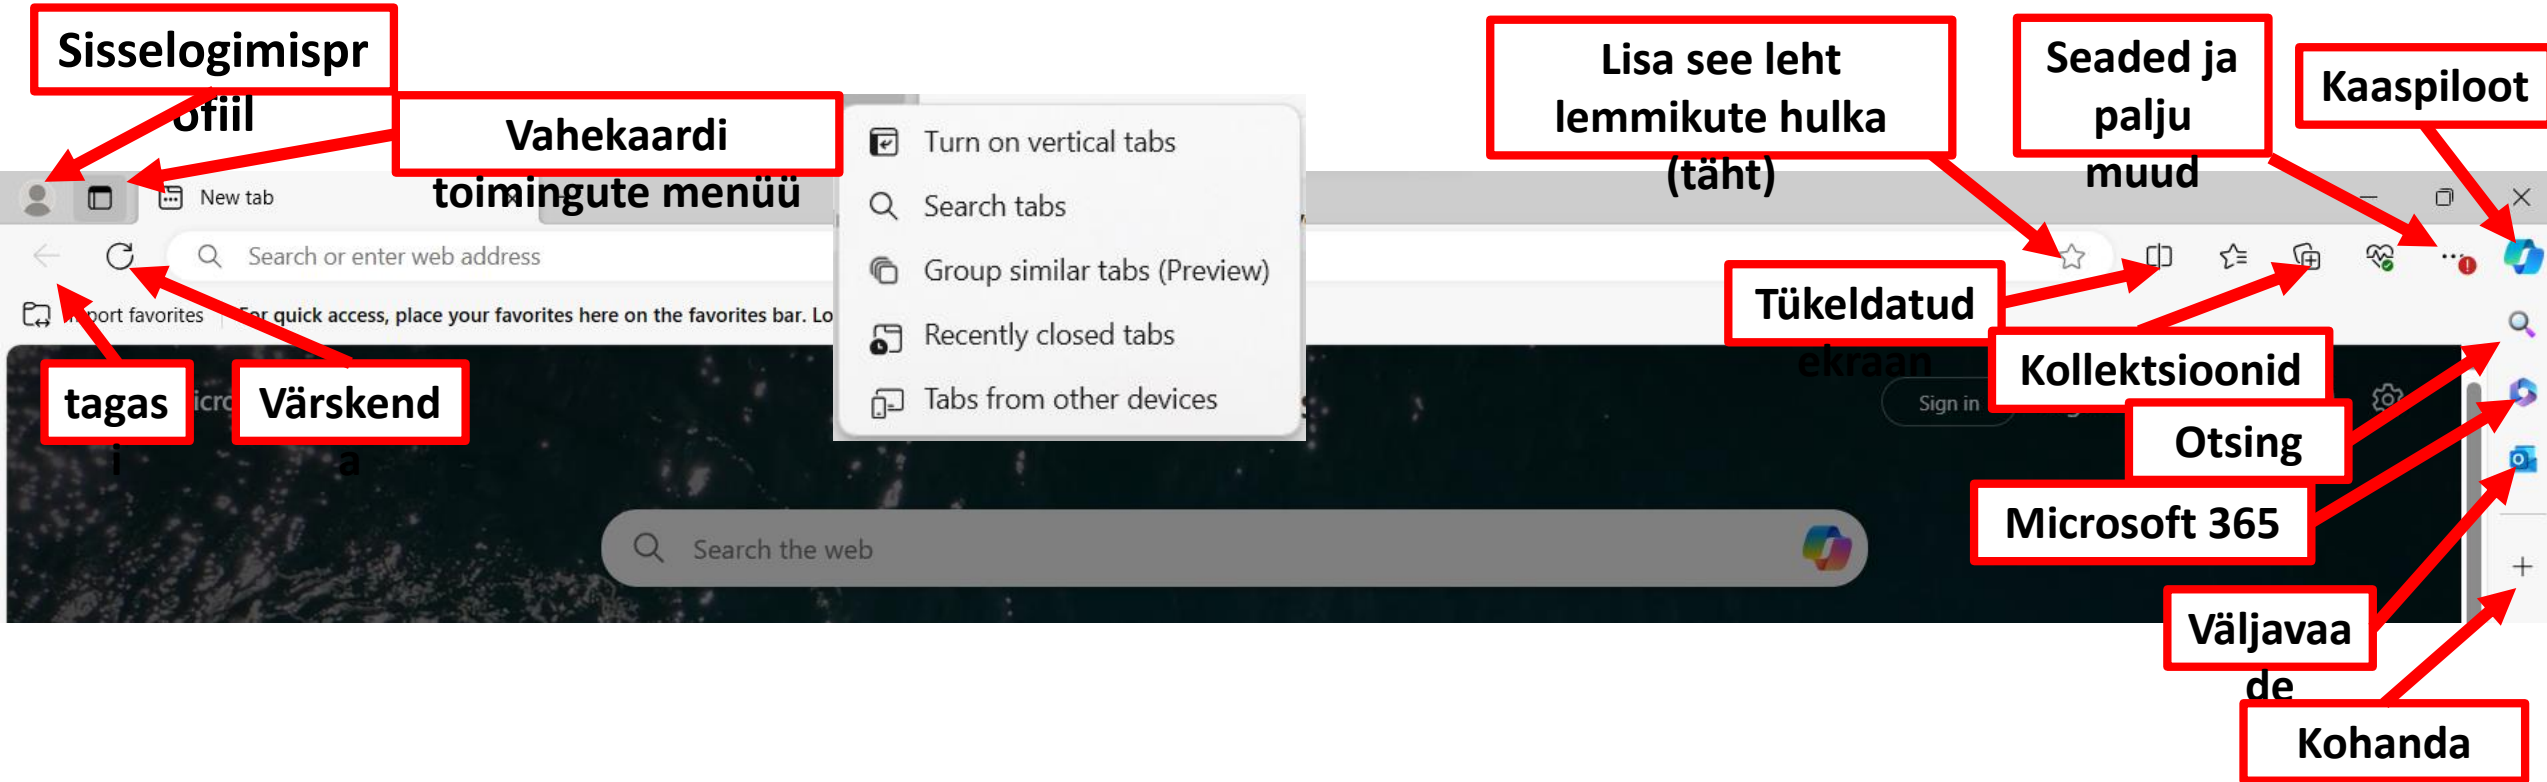

Microsoft Edge

Edge'i liides ja navigeerimine

Logige sisse, et Microsoft Edge seadmete vahel sünkroonida

1. brauseri tegumiribal profiilipilt .
2. Valige valikute loendist konto, kuhu soovite sisse logida, või valige Lisa uus konto.
3. Kui näete valikut Profiiliseadete haldamine, olete juba sisse logitud.
4. Andmete sünkroonimiseks valige Logi sisse.
5. Kui olete sisse logitud, sünkroonib Microsoft Edge teie lemmikud, paroolid, ajaloo, laiendused, sätted, avatud vahelehed ja automaattäite vormikirjed .

Sirvimise põhitõed

C kaotate vahelehe

Aadressiriba kasutamine veebiotsingu jaoks

Muutke Microsoft Edge'i vaikeotsingumootorit

Sirvimisajaloo haldamine

The screenshot shows the Microsoft Edge browser interface. The menu icon (three dots) in the top right corner of the address bar is highlighted with a red box. The menu is open, and the 'History' option is highlighted with a red box. Below the menu, the History page is displayed. The left sidebar shows 'History' with a search bar and options for 'All', 'Recently closed', and 'Tabs from other devices'. The main content area shows a list of recent visits under the heading 'All'. The list includes three entries: 'LPS' (www.lps.lv) at 12:04 PM, 'Vecums nav šķērsliis' (vecumsnavskerslis.lv) at 12:04 PM, and 'Microsoft Privacy Statement – Microsoft privacy' (privacy.microsoft.com) at 12:01 PM. At the top right of the list, there are options for 'Filter by date', 'Export browsing data', and 'Clear browsing data'. The page number '6' is visible in the bottom right corner.

Privaatsusseadete konfigureerimine

The image shows the Microsoft Edge settings interface. On the left is a 'Settings' sidebar with a search bar and various categories. The main area is divided into two sections: 'Tracking prevention' and 'Security'. The 'Tracking prevention' section is currently selected and shows the 'Basic' mode. The 'Security' section is also visible, showing various security features that are mostly turned on.