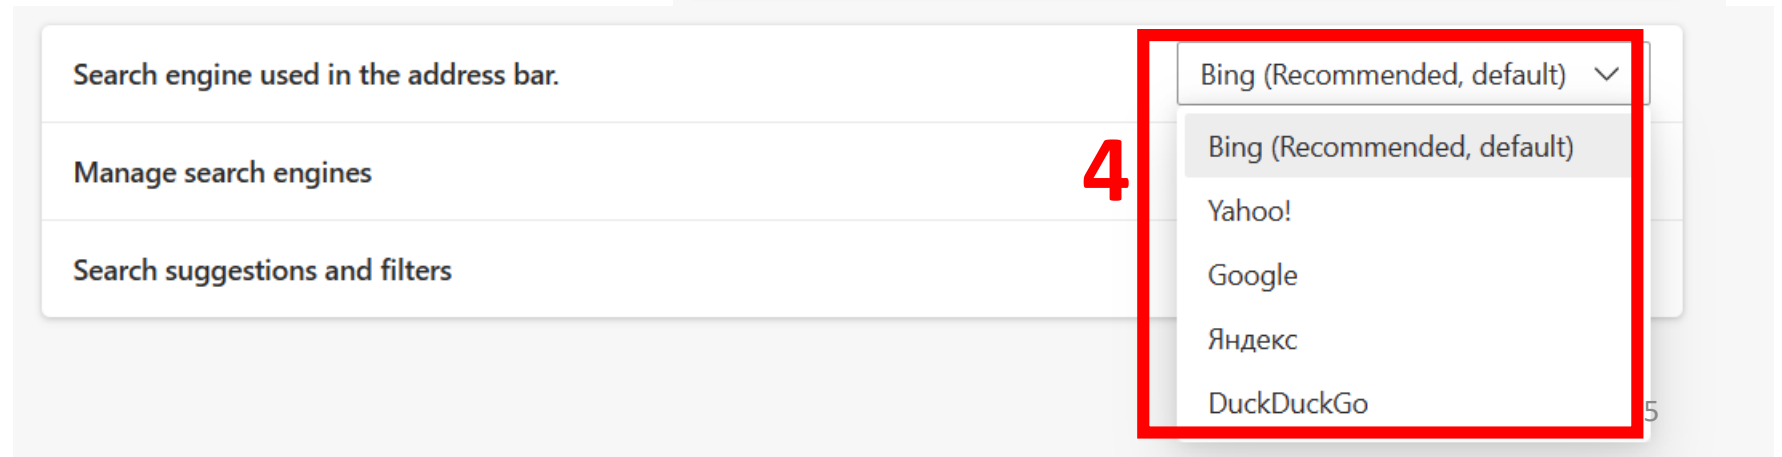

Microsoft Edge

Edge'i liides ja navigeerimine

Logige sisse, et Microsoft Edge seadmete vahel sünkroonida

1. brauseri tegumiribal profiilipilt .
2. Valige valikute loendist konto, kuhu soovite sisse logida, või valige Lisa uus konto.
3. Kui näete valikut Profiiliseadete haldamine, olete juba sisse logitud.
4. Andmete sünkroonimiseks valige Logi sisse.
5. Kui olete sisse logitud, sünkroonib Microsoft Edge teie lemmikud, paroolid, ajaloo, laiendused, sätted, avatud vahelehed ja automaattäite vormikirjed .

Sirvimise põhitõed

C kaotate vahelehe

Aadressiriba kasutamine veebiotsingu jaoks

Muutke Microsoft Edge'i vaikeotsingumootorit

Sirvimisajaloo haldamine

The screenshot shows the Microsoft Edge browser interface. The menu icon (three dots) in the top right corner of the address bar is highlighted with a red box. The menu is open, and the 'History' option is highlighted with a red box. Below the menu, the History page is displayed. The left sidebar shows 'History' with a search bar and options for 'All', 'Recently closed', and 'Tabs from other devices'. The main content area shows a list of recent visits under the heading 'All'. The list includes three entries: 'LPS' (www.lps.lv) at 12:04 PM, 'Vecums nav šķērsliis' (vecumsnavskerslis.lv) at 12:04 PM, and 'Microsoft Privacy Statement – Microsoft privacy' (privacy.microsoft.com) at 12:01 PM. At the top right of the list, there are options for 'Filter by date', 'Export browsing data', and 'Clear browsing data'. The page number '6' is visible in the bottom right corner.

Privaatsusseadete konfigureerimine

The image shows the Microsoft Edge settings interface. On the left is a 'Settings' sidebar with a search bar and various categories. The main area is divided into two sections: 'Tracking prevention' and 'Security'. The 'Tracking prevention' section is currently selected and shows the 'Basic' mode. The 'Security' section is also visible, showing various security features that are mostly turned on.