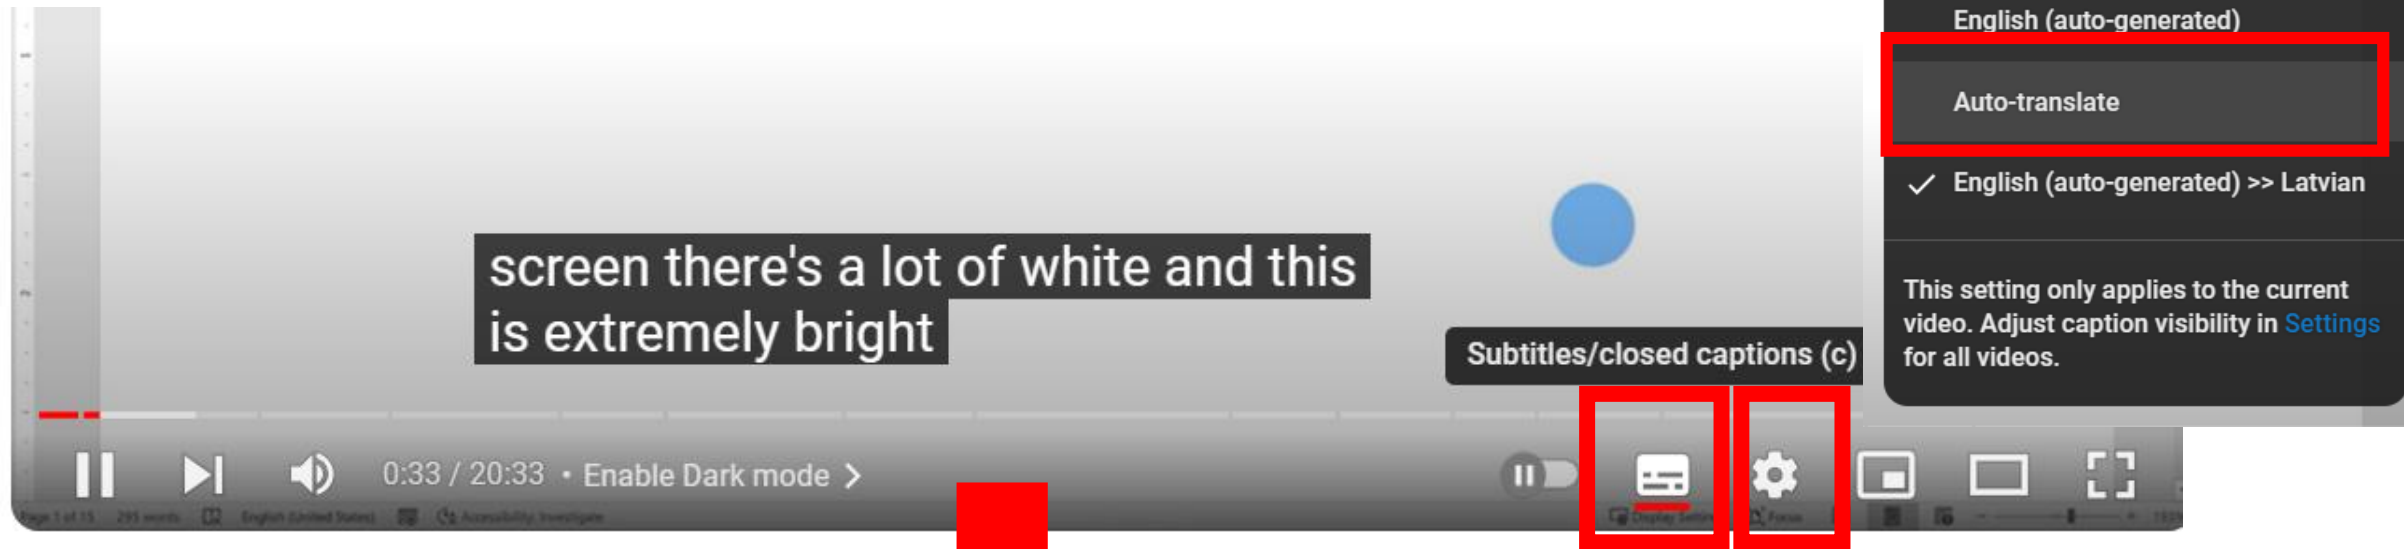

Subtiitrid (subtiitrid)